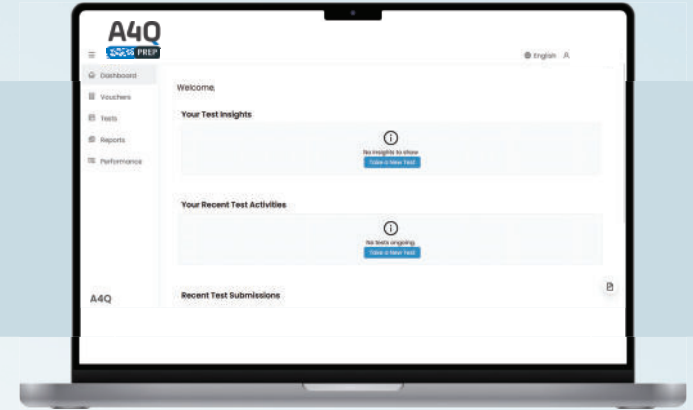

 gasq.org

 isqi.org

Purchase a voucher from our trusted partners:

Dashboard Overview

The dashboard is your personal Exam Readiness Hub and provides:

Test Insights

Track performance across different ISTQB certification levels.

User-Friendly Navigation

Organized menus for easy switching between tests and reports.

Performance Analytics

Detailed test reports to pinpoint strengths and weaknesses.

Voucher System

Seamless redemption of vouchers to access tests.

Recent Test Activities

Resume ongoing tests or start new ones easily.

Purchase a voucher from our trusted partners:

Taking an Exam Simulation

Step 1: Starting a Test

1. Navigate to "Take a Test" in the menu.
2. Choose a test language (English and French - German coming soon).
3. Choose between Exam Mode or Practice Mode and begin the test (practice tests can be resumed).