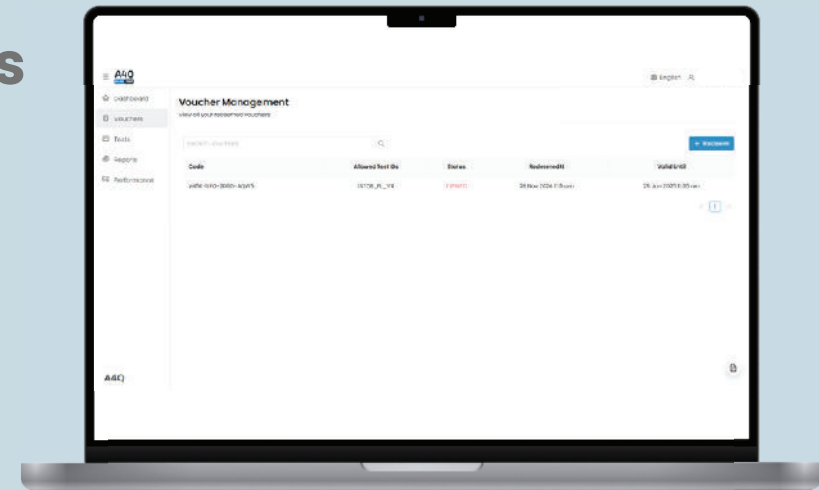

AI-Driven Learning and Feedback

The tool uses Artificial Intelligence (AI) to adapt to your learning needs:

- Personalized Question Sets – Focuses on weak areas for targeted improvement.
- Chapter-Specific Drills – Reinforces knowledge in specific syllabus areas.
- Adaptive Learning Path – Customizes practice tests based on past performance.

Managing Vouchers and Access

How to Use a Voucher

- Enter the voucher code in the designated section.
- Click "Redeem" to activate the access voucher.
- Access the full suite of features within the validity period.

Voucher Expiry and Extensions

- The tool automatically notifies users about voucher expiry.

Performance Tracking and Reports

Instant Test Analysis

- Detailed Score Breakdown – View scores across different tests.
- Topic-Wise Performance – Identify which syllabus chapters need more attention.
- Trend Tracking – Monitor progress over time.

Purchase a voucher from our trusted partners: