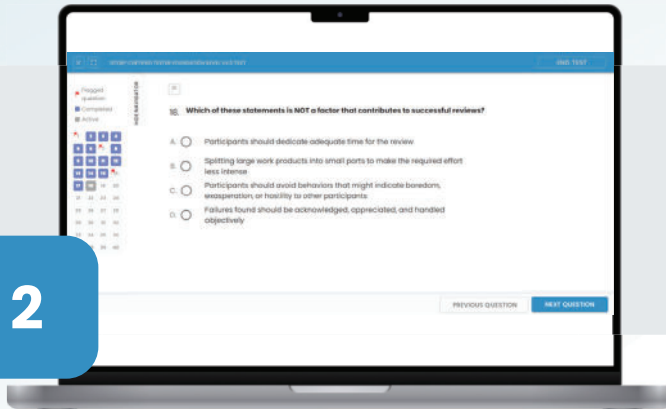

Recent Test Activities

Resume ongoing tests or start new ones easily.

Purchase a voucher from our trusted partners:

Taking an Exam Simulation

Step 1: Starting a Test

1. Navigate to "Take a Test" in the menu.
2. Choose a test language (English and French - German coming soon).
3. Choose between Exam Mode or Practice Mode and begin the test (practice tests can be resumed).

**2**

Step 2: Answering Questions

- Select the most appropriate answer for each multiple-choice question.
- Use the flag feature to mark questions for review before submitting.

3

Step 3: Submitting and Reviewing Results