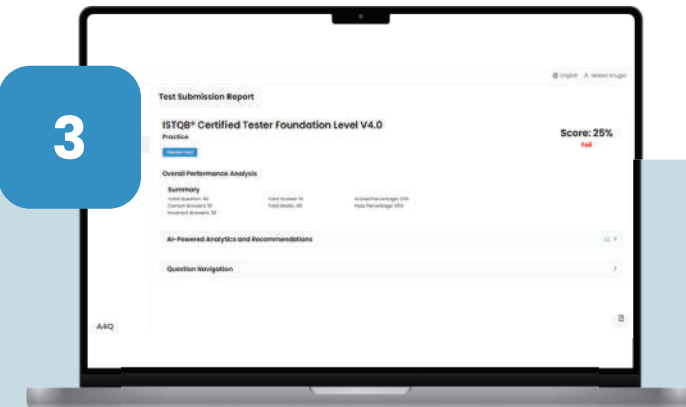

Step 3: Submitting and Reviewing Results

- Submit the test and view your immediate results.
- Access explanations and insights for each question.

Purchase a voucher from our trusted partners: